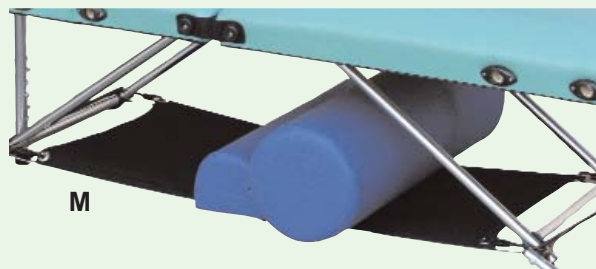

I. Half Round Knee Bolster 25W x 11H x either 50 or 66cm length

J. Supine Bolster 25W x 11H x 26cm long

K. Full Round Knee and Ankle Bolsters in either 50 or 66cm length

H

I

J

K

Accessories

- L.** Face Recess Plug- plugs the face hole in your table when you are using a face crest extension. Available in all colours to match your table.
- M.** Storage Hammock - allows you to easily store towels etc. Ideal for the mobile therapist who wants to work quickly and efficiently, without having to leave the client. No need to remove it at the end of the day as it folds down with the table. Colour: Black
- N.** Pregnancy Cushions - the body support system has recesses for uterus and breasts for greater comfort during massage. Set includes an adjustable face crest and knee bolster. Colour: Navy