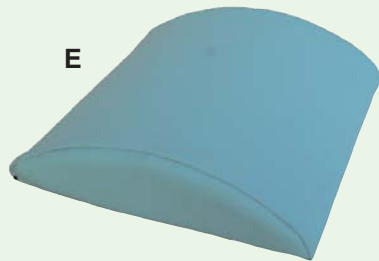

Table Options

Face Crests & Armrests

A

B

C

D

A. The Fixed Face Crest has a non-adjusting bar with a luxurious face crest cushion.

B. The Sling Armrest shown here with an adjustable face crest pro.

C. Adjustable Face Crest - soft, luxurious padding and unique double action adjustment gives greater access to the thoracic and scapular regions, a must for the professional who wants maximum versatility.

D. The Ultralite Armrest rotates 90 degrees with the face crest pro and is easily detached.

E

E. The Supine Head Pad replaces your face crest cushion to provide a comfortable pad for clients in a supine position. The headpad has a solid base and velcro attachment for stability.

F. The Face Pad is a 40mm thick cushion designed to provide extra client comfort when using the face hole in the massage table. Available in the full range of colours to match your table.

G. The Washable Face Pad is 9mm thick and comes in a pack of two in navy.