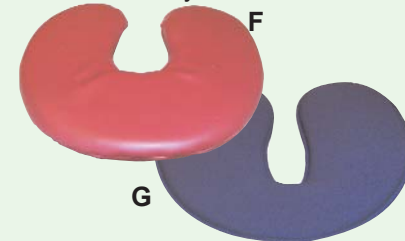

C. Adjustable Face Crest - soft, luxurious padding and unique double action adjustment gives greater access to the thoracic and scapular regions, a must for the professional who wants maximum versatility.

D. The Ultralite Armrest rotates 90 degrees with the face crest pro and is easily detached.

E

E. The Supine Head Pad replaces your face crest cushion to provide a comfortable pad for clients in a supine position. The headpad has a solid base and velcro attachment for stability.

F. The Face Pad is a 40mm thick cushion designed to provide extra client comfort when using the face hole in the massage table. Available in the full range of colours to match your table.

G. The Washable Face Pad is 9mm thick and comes in a pack of two in navy.

- L.** Face Recess Plug- plugs the face hole in your table when you are using a face crest extension. Available in all colours to match your table.
- M.** Storage Hammock - allows you to easily store towels etc. Ideal for the mobile therapist who wants to work quickly and efficiently, without having to leave the client. No need to remove it at the end of the day as it folds down with the table. Colour: Black
- N.** Pregnancy Cushions - the body support system has recesses for uterus and breasts for greater comfort during massage. Set includes an adjustable face crest and knee bolster. Colour: Navy