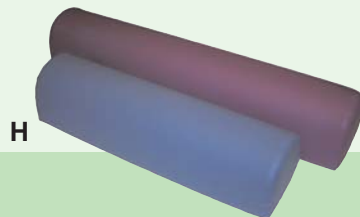

Bolsters

Bolsters provide support behind the head and under the knees and ankles. Available in a full range of colours to match your table.

H. Half Round Ankle Bolster 14W x 11H x either 50 or 66cm length

I. Half Round Knee Bolster 25W x 11H x either 50 or 66cm length

J. Supine Bolster 25W x 11H x 26cm long

K. Full Round Knee and Ankle Bolsters in either 50 or 66cm length

H