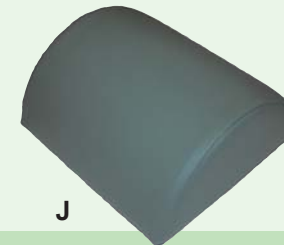

F. The Face Pad is a 40mm thick cushion designed to provide extra client comfort when using the face hole in the massage table. Available in the full range of colours to match your table.

G. The Washable Face Pad is 9mm thick and comes in a pack of two in navy.

I. Half Round Knee Bolster 25W x 11H x either 50 or 66cm length

J. Supine Bolster 25W x 11H x 26cm long

K. Full Round Knee and Ankle Bolsters in either 50 or 66cm length

H

I

J

K

Accessories

- L.** Face Recess Plug- plugs the face hole in your table when you are using a face crest extension. Available in all colours to match your table.
- M.** Storage Hammock - allows you to easily store towels etc. Ideal for the mobile therapist who wants to work quickly and efficiently, without having to leave the client. No need to remove it at the end of the day as it folds down with the table. Colour: Black
- N.** Pregnancy Cushions - the body support system has recesses for uterus and breasts for greater comfort during massage. Set includes an adjustable face crest and knee bolster. Colour: Navy