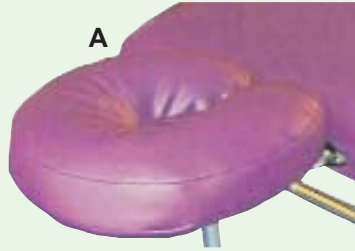

Table Options

Face Crests & Armrests

A

B

C

D

A. The Fixed Face Crest has a non-adjusting bar with a luxurious face crest cushion.

B. The Sling Armrest shown here with an adjustable face crest pro.

C. Adjustable Face Crest - soft, luxurious padding and unique double action adjustment gives greater access to the thoracic and scapular regions, a must for the professional who wants maximum versatility.

D. The Ultralite Armrest rotates 90 degrees with the face crest pro and is easily detached.

E

E. The Supine Head Pad replaces your face crest cushion to provide a comfortable pad for clients in a supine position. The headpad has a solid base and velcro attachment for stability.

F. The Face Pad is a 40mm thick cushion designed to provide extra client comfort when using the face hole in the massage table. Available in the full range of colours to match your table.

G. The Washable Face Pad is 9mm thick and comes in a pack of two in navy.